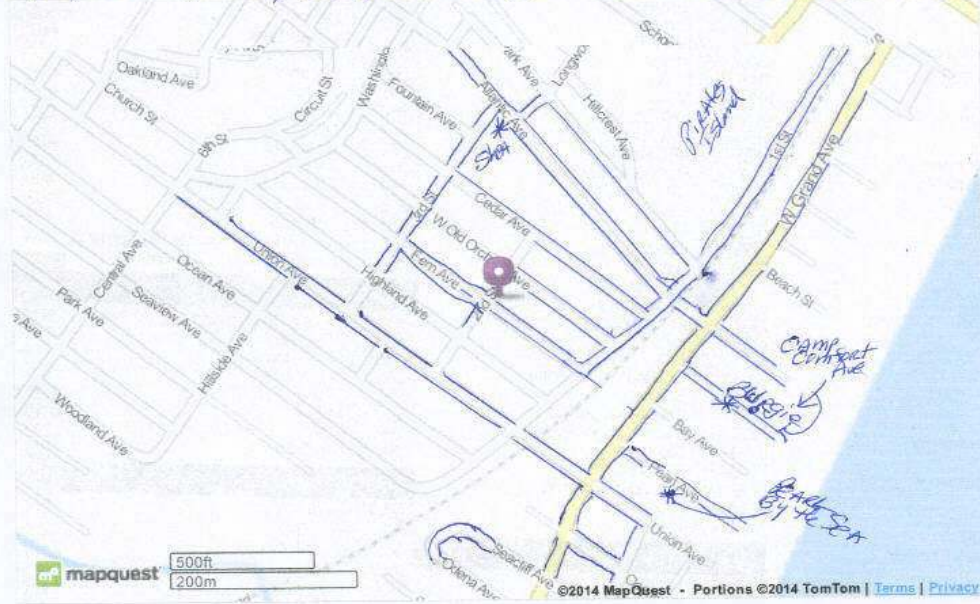

Burgie, SleA, Parcel by Staff GARTY 20 Fern Ave 00B

©2014 MapQuest, Inc. Use of directions and maps is subject to the MapQuest Terms of Use. We make no guarantee of the accuracy of their content, road conditions or route usability. You assume all risk of use. [View Terms of Use](#)